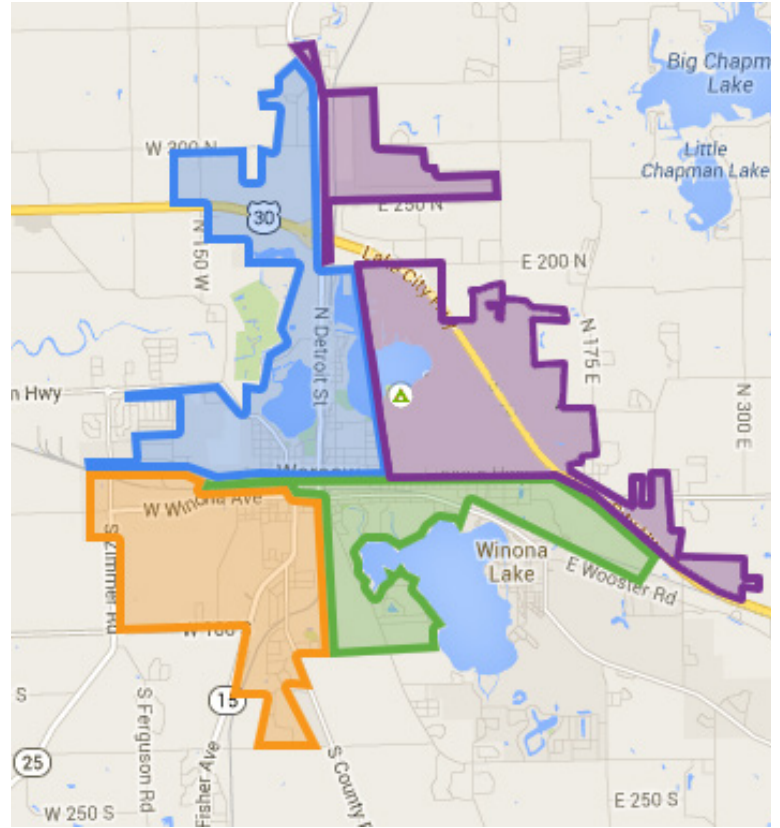

2021 City of Warsaw Recycling Calendar

Borden

Borden Waste-Away Service, Inc.

Holidays Affecting Service

Memorial Day - May 31st
 Labor Day - September 6th

Service will be delayed one day

****Holidays not listed above will NOT affect your recycling service****

Monday A (Northwest): Blue
 Monday B (Northeast): Purple

Wednesday A (Southwest): Orange
 Wednesday B (Southeast): Green

| January | | | | | | |
|---------|----|----|----|----|----|----|
| S | M | T | W | T | F | S |
| | | | | | 1 | 2 |
| 3 | 4 | 5 | 6 | 7 | 8 | 9 |
| 10 | 11 | 12 | 13 | 14 | 15 | 16 |
| 17 | 18 | 19 | 20 | 21 | 22 | 23 |
| 24 | 25 | 26 | 27 | 28 | 29 | 30 |
| 31 | | | | | | |